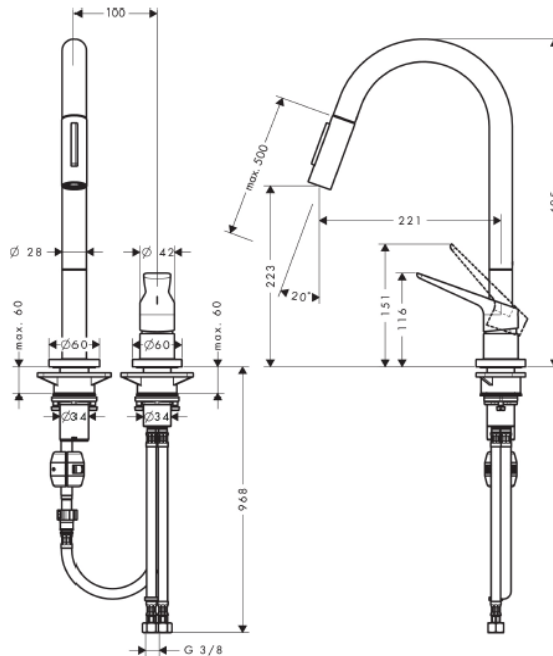

SPECIFICATION SHEET - fittings

BRAND:	hangrohe	Product Photo: 
ORIGIN:	Germany	
SERIES:	Sink Mixers	
PRODUCT DESCRIPTION:	Allegra Citterio M 2-hole single lever kitchen mixer w/ pull-out spray • Flow rate: 10 l./min. at 3 bar • Flow pressure; 1~5 bar (15~70 psi)	
MODEL No.	34822 000	
FINISH/COLOUR:	Chrome-plated	
DIMENSIONS:	405mm height 221mm spout projection	
OPTIONAL MATCHING PARTS:	2x angle valve 1/2"x3/8"	

Technical Informations: Suitable for continous flow water heater

REMINDER:	Pipe flushing must be done before faucets are installed. Failure to do so voids the warranty.
	Do not use cleaners containing abrasive cleansers, ammonia, bleach, acids, waxes, alcohol, solvents or other products not recommended for chrome.
	All information is for reference only, installation shall always be based on the actual product delivered.